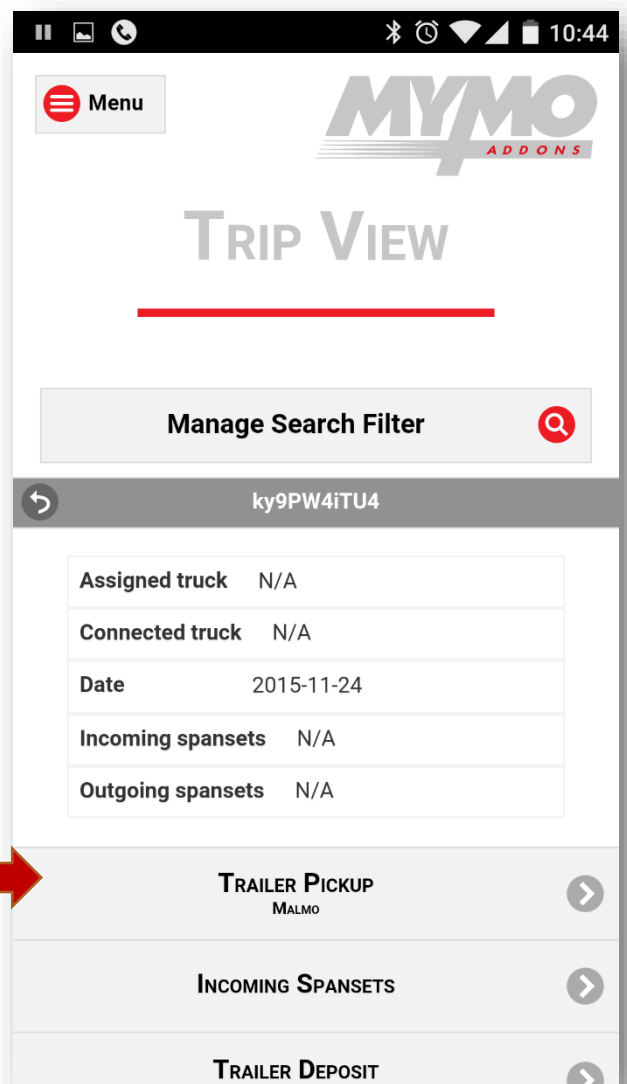

DRIVERS GUIDE

TRIPS

FOR TRUCK DRIVERS AND TERMINALS THAT HANDLES
BOOKINGS ON TRIP

1. INSTALL MYMO ADDONS APP

Opt.1 Search **Mymo AddOns** in App Store or Google Play.

Opt.2 Go to www.mymo.biz and click the link.

2. LOG IN TO BOTH THE APP AND WEBAPP

Log in to the APP and you will sync all your favourites.

DRIVERS GUIDE – TRIPS

OPEN APP AND SELECT - MY TRIPS → TRIP VIEW

IN TRIP VIEW – SELECT TRIP

DRIVERS GUIDE – TRIPS

PICKUP - TRAILER STATUS & CONNECT TRAILER TO TRUCK

INCOMING SPAN SETS

DRIVERS GUIDE – TRIPS

DEPOSIT – CONNECT TRAILER TO TRUCK

DEPOSIT – DISCONNECT TRAILER FROM TRUCK