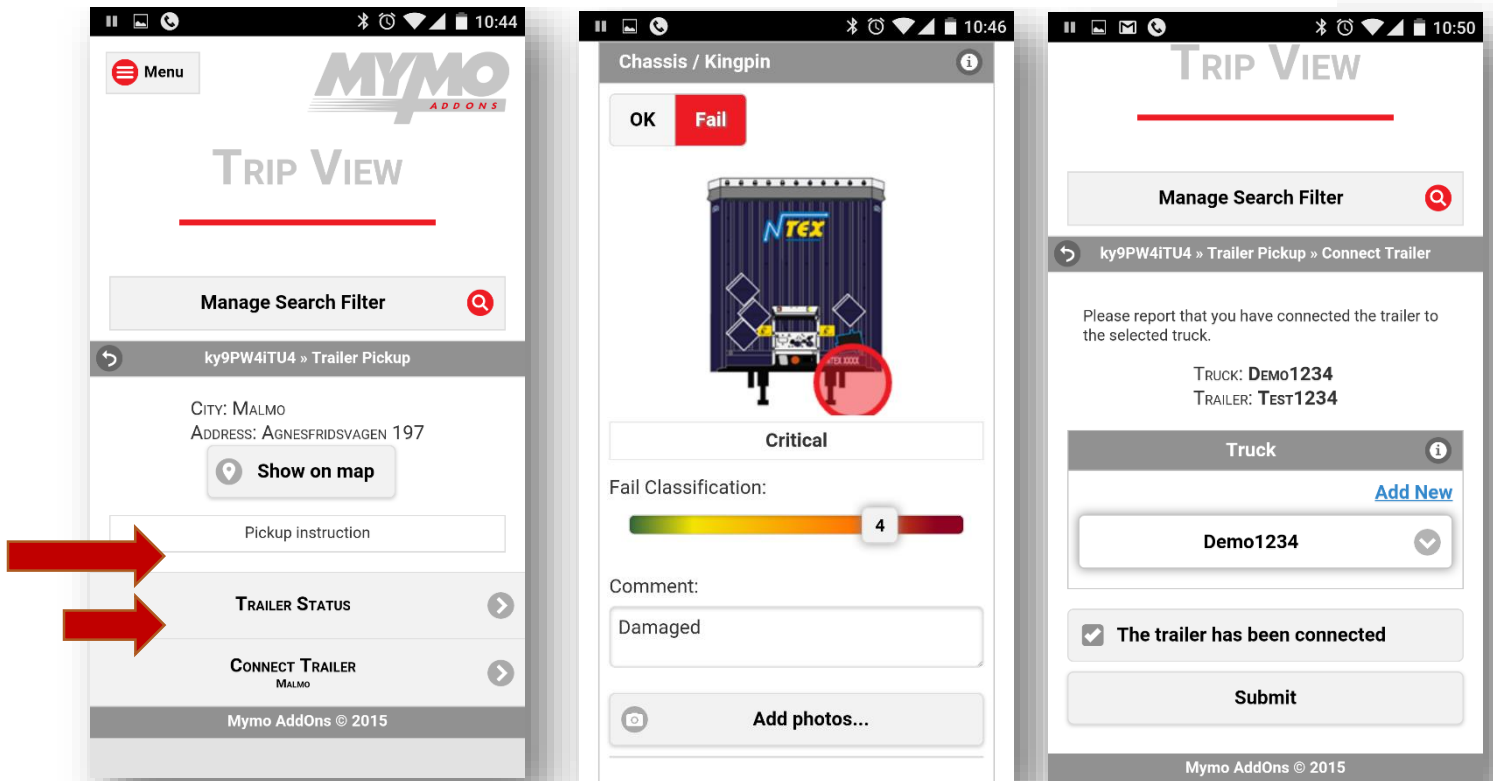

DRIVERS GUIDE

TRIPS

FOR TRUCK DRIVERS AND TERMINALS THAT HANDLES
BOOKINGS ON TRIP

1. INSTALL MYMO ADDONS APP

Opt.1 Search **Mymo AddOns** in App Store or Google Play.

Opt.2 Go to www.mymo.biz and click the link.

2. LOG IN TO BOTH THE APP AND WEBAPP

Log in to the APP and you will sync all your favourites.

DRIVERS GUIDE – TRIPS

OPEN APP AND SELECT - MY TRIPS → TRIP VIEW

IN TRIP VIEW – SELECT TRIP

DRIVERS GUIDE – TRIPS

PICKUP - TRAILER STATUS & CONNECT TRAILER TO TRUCK

INCOMING SPAN SETS

DRIVERS GUIDE – TRIPS

DEPOSIT – CONNECT TRAILER TO TRUCK

DEPOSIT – DISCONNECT TRAILER FROM TRUCK