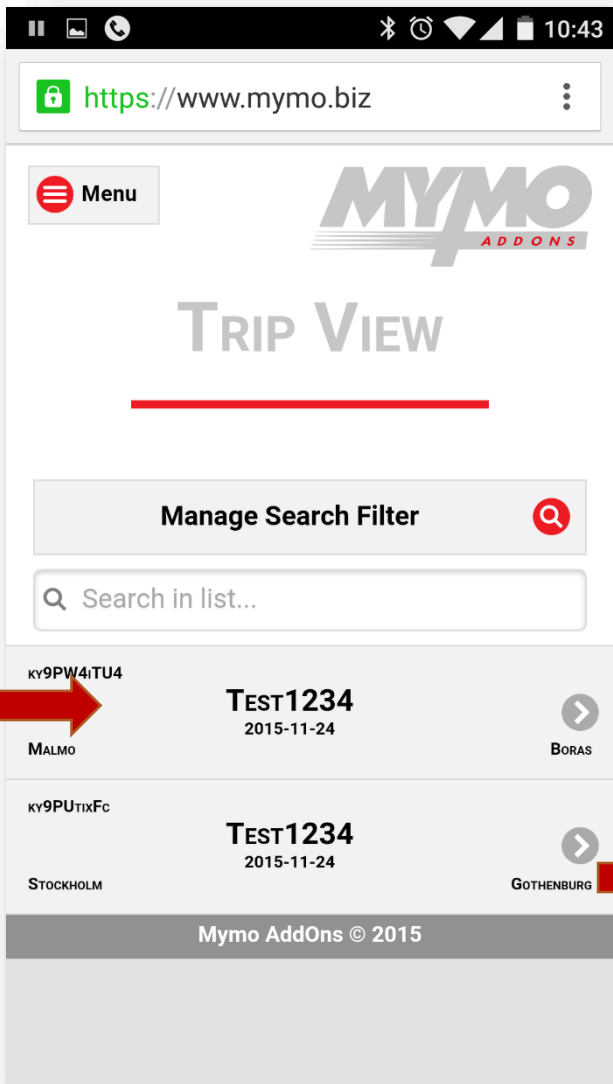

DRIVERS GUIDE

TRIPS

FOR TRUCK DRIVERS AND TERMINALS THAT HANDLES
BOOKINGS ON TRIP

1. INSTALL MYMO ADDONS APP

Opt.1 Search **Mymo AddOns** in App Store or Google Play.

Opt.2 Go to www.mymo.biz and click the link.

2. LOG IN TO BOTH THE APP AND WEBAPP

Log in to the APP and you will sync all your favourites.

DRIVERS GUIDE – TRIPS

OPEN APP AND SELECT - MY TRIPS → TRIP VIEW

IN TRIP VIEW – SELECT TRIP

DRIVERS GUIDE – TRIPS