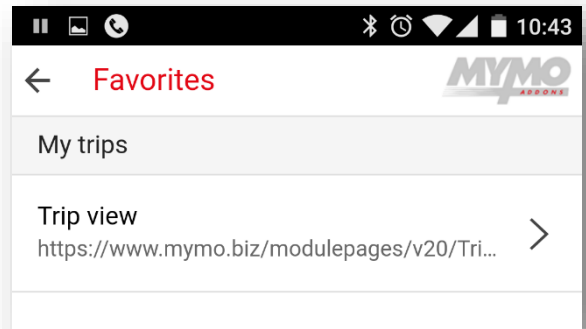

DRIVERS GUIDE

TRIPS

FOR TRUCK DRIVERS AND TERMINALS THAT HANDLES
BOOKINGS ON TRIP

1. INSTALL MYMO ADDONS APP

Opt.1 Search **Mymo AddOns** in App Store or Google Play.

Opt.2 Go to www.mymo.biz and click the link.

2. LOG IN TO BOTH THE APP AND WEBAPP

Log in to the APP and you will sync all your favourites.

DRIVERS GUIDE – TRIPS

OPEN APP AND SELECT - MY TRIPS → TRIP VIEW

IN TRIP VIEW – SELECT TRIP

DRIVERS GUIDE – TRIPS