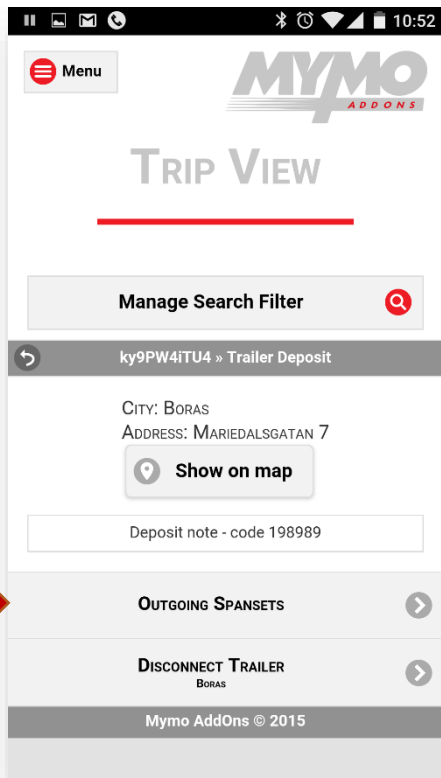

2. LOG IN TO BOTH THE APP AND WEBAPP

Log in to the APP and you will sync all your favourites.

DRIVERS GUIDE – TRIPS

OPEN APP AND SELECT - MY TRIPS → TRIP VIEW

IN TRIP VIEW – SELECT TRIP

DRIVERS GUIDE – TRIPS

PICKUP - TRAILER STATUS & CONNECT TRAILER TO TRUCK

INCOMING SPAN SETS

DRIVERS GUIDE – TRIPS

DEPOSIT – CONNECT TRAILER TO TRUCK

DEPOSIT – DISCONNECT TRAILER FROM TRUCK