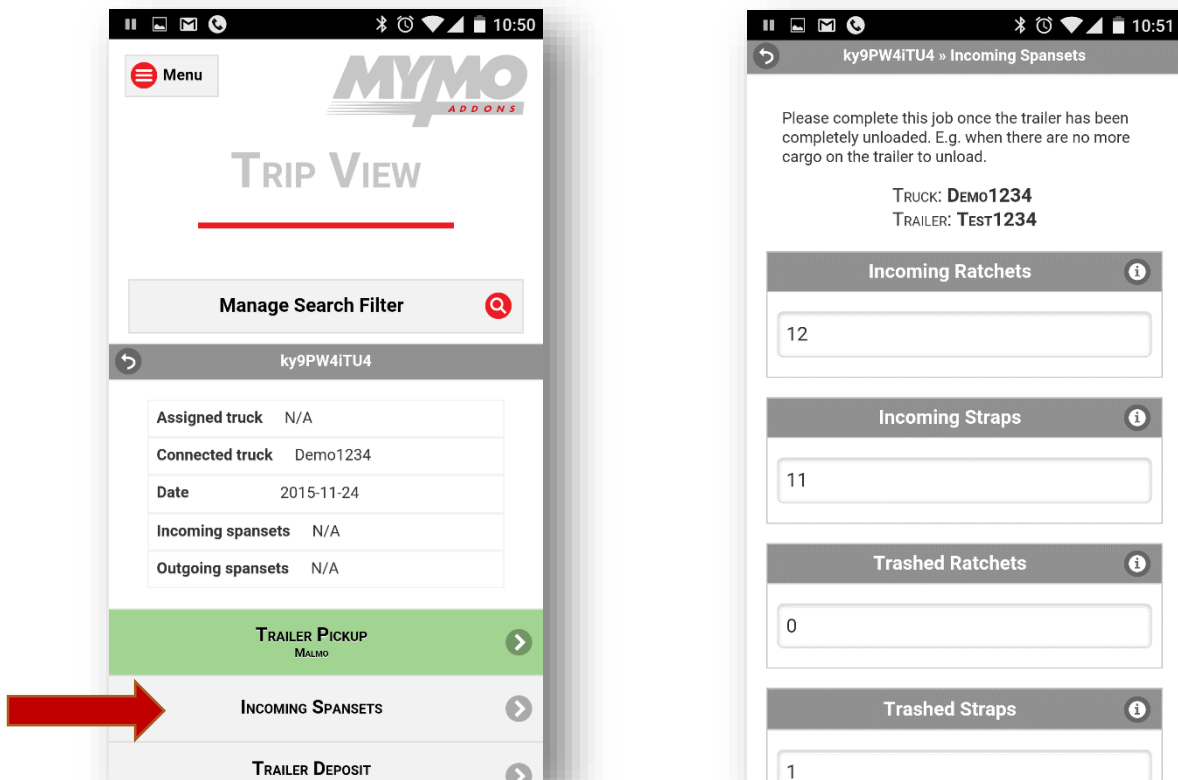

DRIVERS GUIDE

TRIPS

FOR TRUCK DRIVERS AND TERMINALS THAT HANDLES
BOOKINGS ON TRIP

1. INSTALL MYMO ADDONS APP

Opt.1 Search **Mymo AddOns** in App Store or Google Play.

Opt.2 Go to www.mymo.biz and click the link.

2. LOG IN TO BOTH THE APP AND WEBAPP

Log in to the APP and you will sync all your favourites.

DRIVERS GUIDE – TRIPS

OPEN APP AND SELECT - MY TRIPS → TRIP VIEW

IN TRIP VIEW – SELECT TRIP

DRIVERS GUIDE – TRIPS

PICKUP - TRAILER STATUS & CONNECT TRAILER TO TRUCK

INCOMING SPAN SETS

DRIVERS GUIDE – TRIPS

DEPOSIT – CONNECT TRAILER TO TRUCK

DEPOSIT – DISCONNECT TRAILER FROM TRUCK