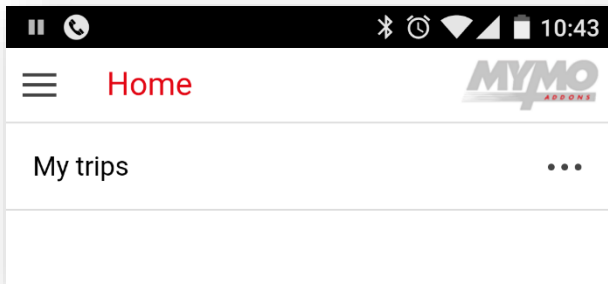

DRIVERS GUIDE

TRIPS

FOR TRUCK DRIVERS AND TERMINALS THAT HANDLES
BOOKINGS ON TRIP

1. INSTALL MYMO ADDONS APP

Opt.1 Search **Mymo AddOns** in App Store or Google Play.

Opt.2 Go to www.mymo.biz and click the link.

2. LOG IN TO BOTH THE APP AND WEBAPP

Log in to the APP and you will sync all your favourites.

DRIVERS GUIDE – TRIPS

OPEN APP AND SELECT - MY TRIPS → TRIP VIEW

IN TRIP VIEW – SELECT TRIP

DRIVERS GUIDE – TRIPS