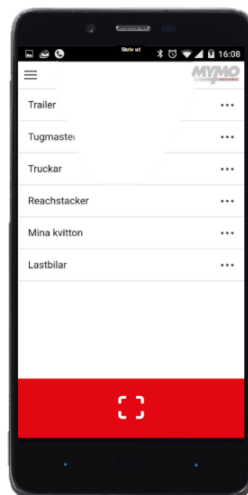

DRIVERS GUIDE

TRIPS

FOR TRUCK DRIVERS AND TERMINALS THAT HANDLES
BOOKINGS ON TRIP

1. INSTALL MYMO ADDONS APP

Opt.1 Search **Mymo AddOns** in App Store or Google Play.

Opt.2 Go to www.mymo.biz and click the link.

2. LOG IN TO BOTH THE APP AND WEBAPP

Log in to the APP and you will sync all your favourites.

DRIVERS GUIDE – TRIPS

OPEN APP AND SELECT - MY TRIPS → TRIP VIEW

IN TRIP VIEW – SELECT TRIP

DRIVERS GUIDE – TRIPS