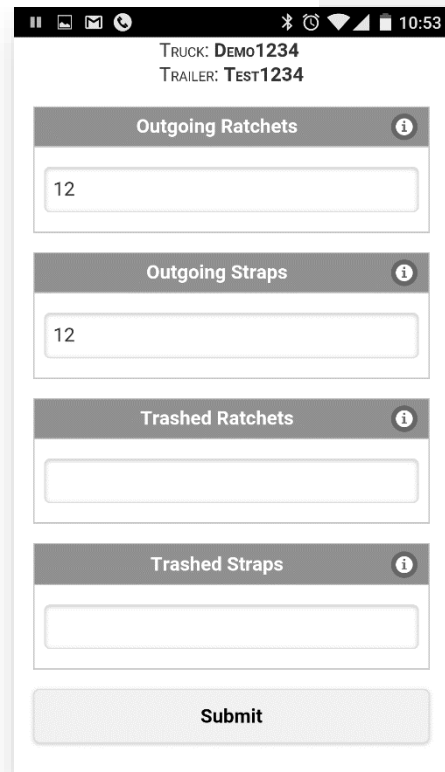

PICKUP - TRAILER STATUS & CONNECT TRAILER TO TRUCK

INCOMING SPAN SETS

DRIVERS GUIDE – TRIPS

DEPOSIT – CONNECT TRAILER TO TRUCK

DEPOSIT – DISCONNECT TRAILER FROM TRUCK